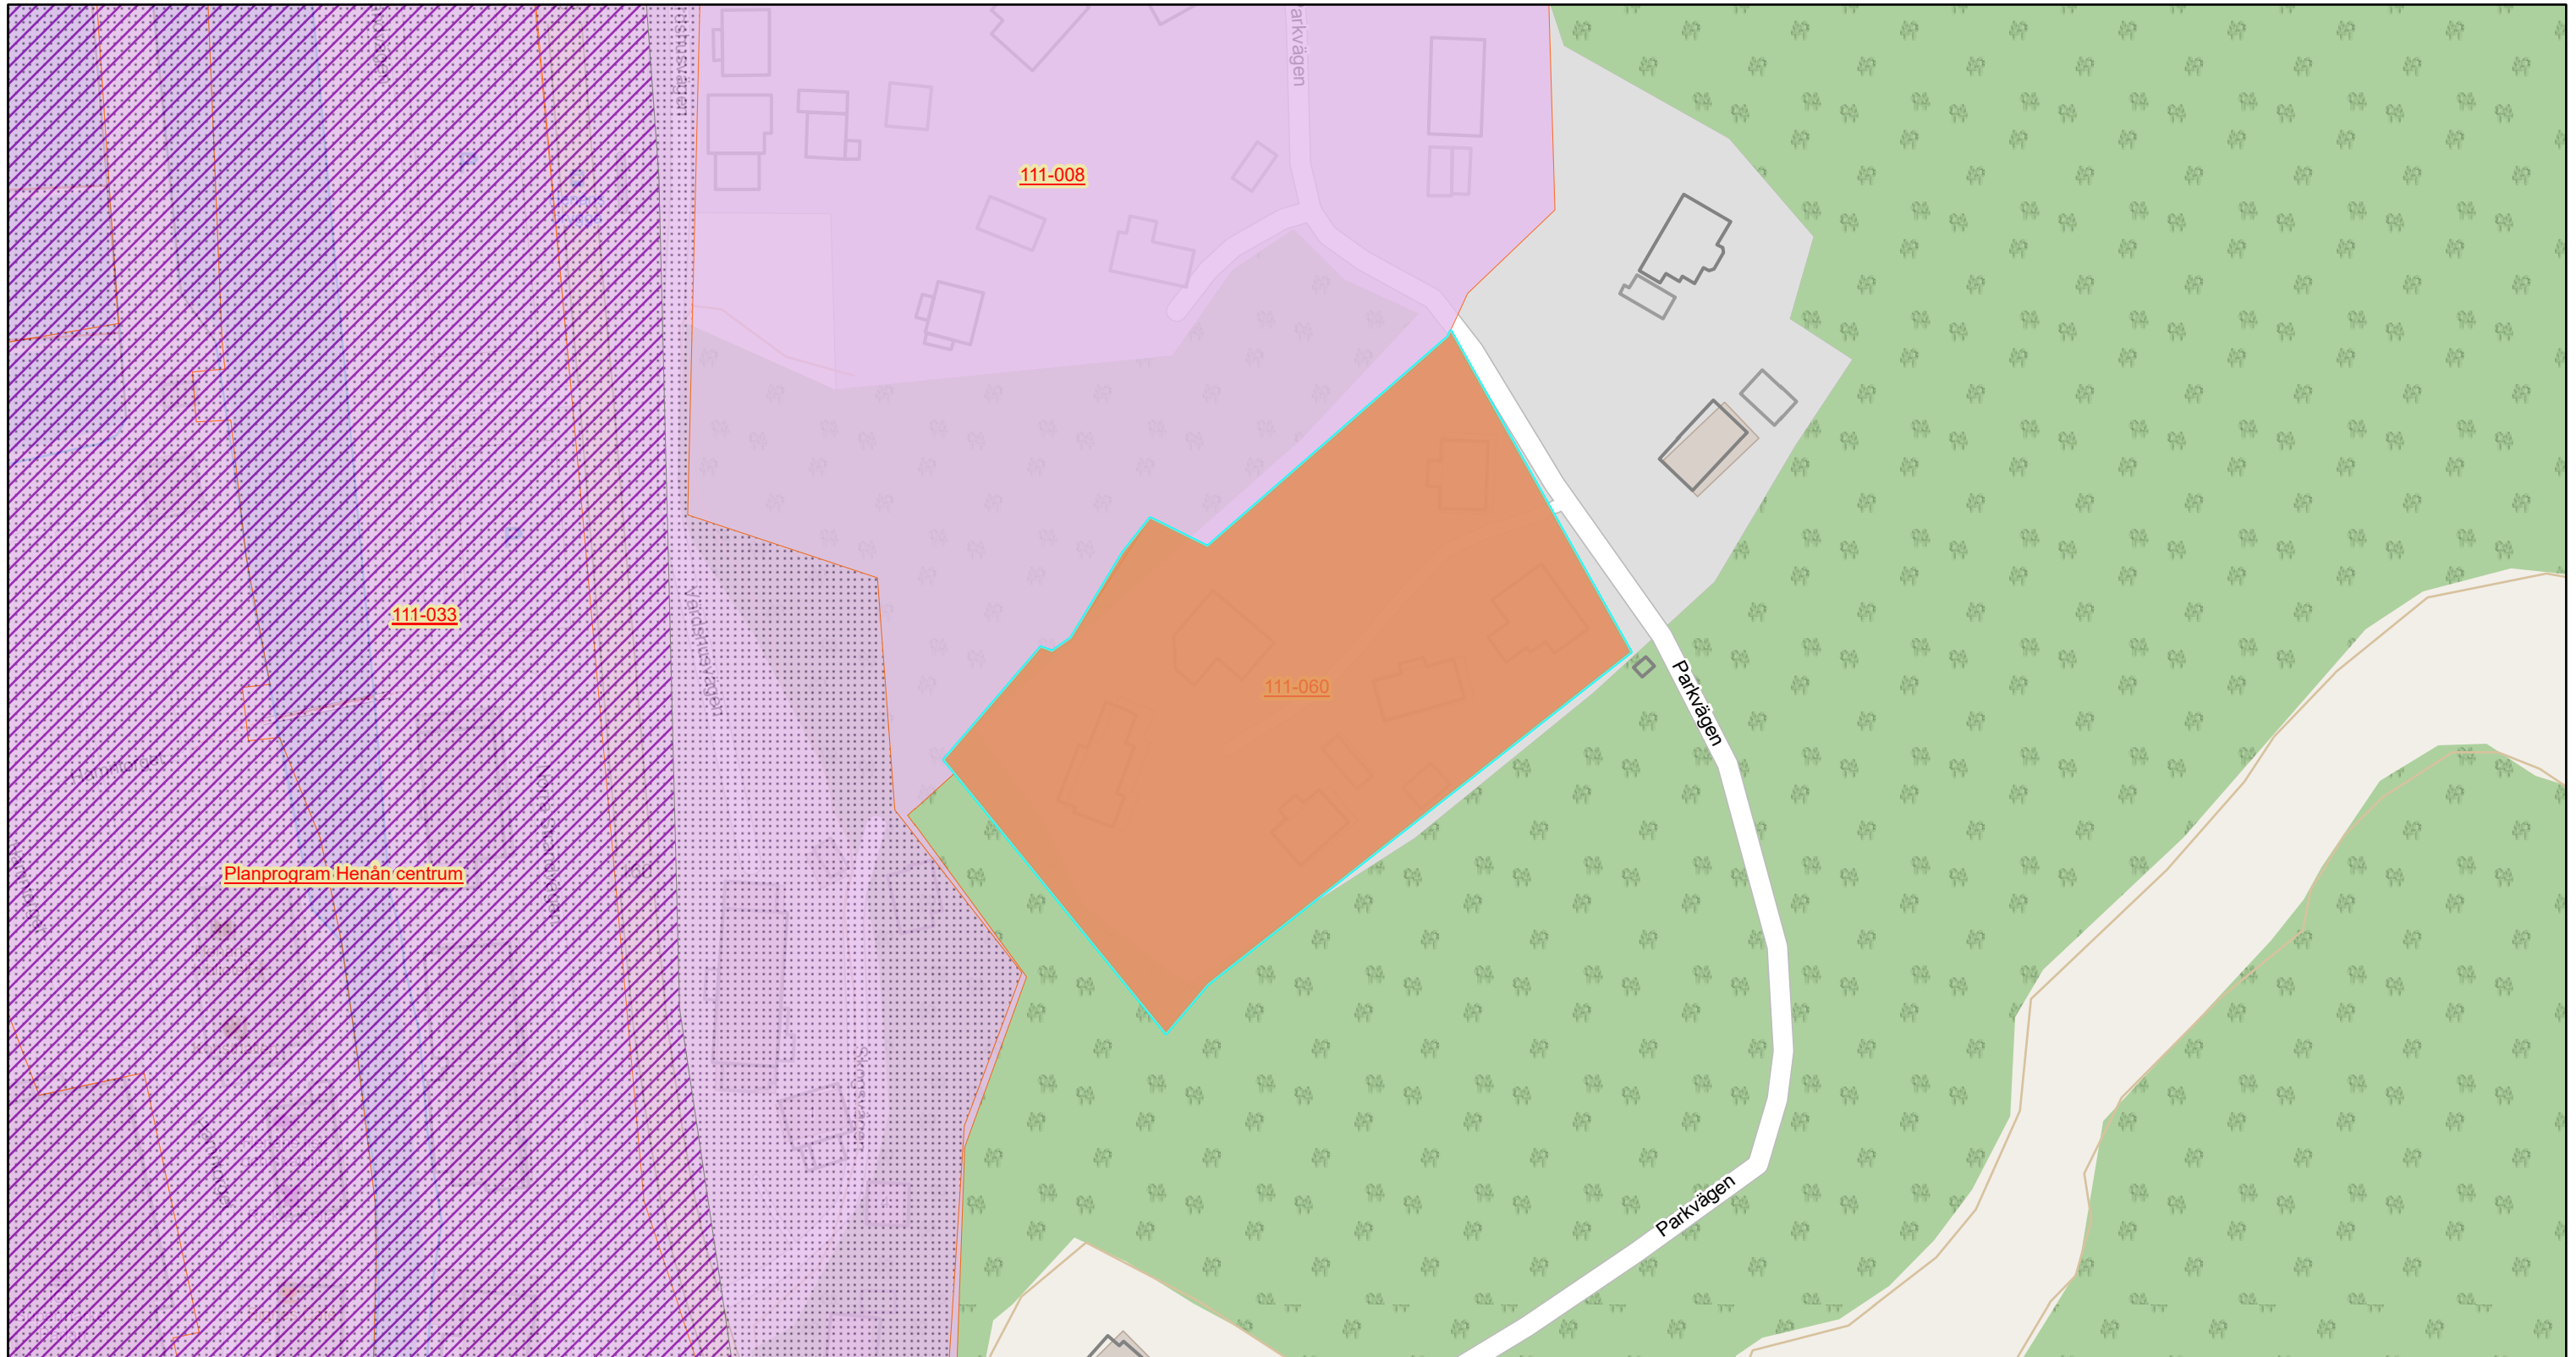

Flintåsvägen

August 3, 2023

Typ av plan

 Pågående plan

 Godkänt planprogram

 Lagakraftvunnen plan

1:2,257

Map data © OpenStreetMap contributors, Microsoft, Facebook, Inc. and its affiliates, Esri Community Maps contributors, Map layer by Esri