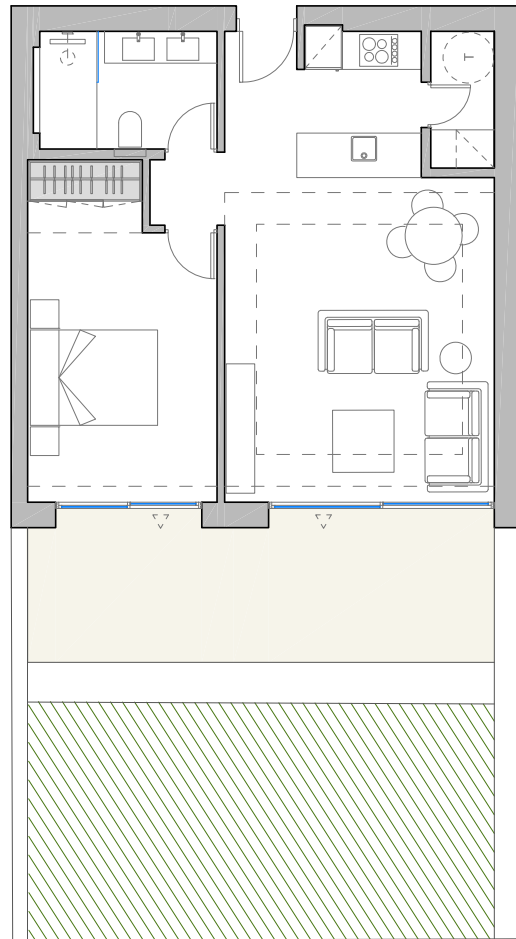

APARTMENT TYPE | L

Bedrooms

1

Total useful
area BOJA
57,32 m²

Total built
area BOJA
80,34 m²

Built
Terrace
21,95 m²

Garden
27,29 m²

GROUND FLOOR