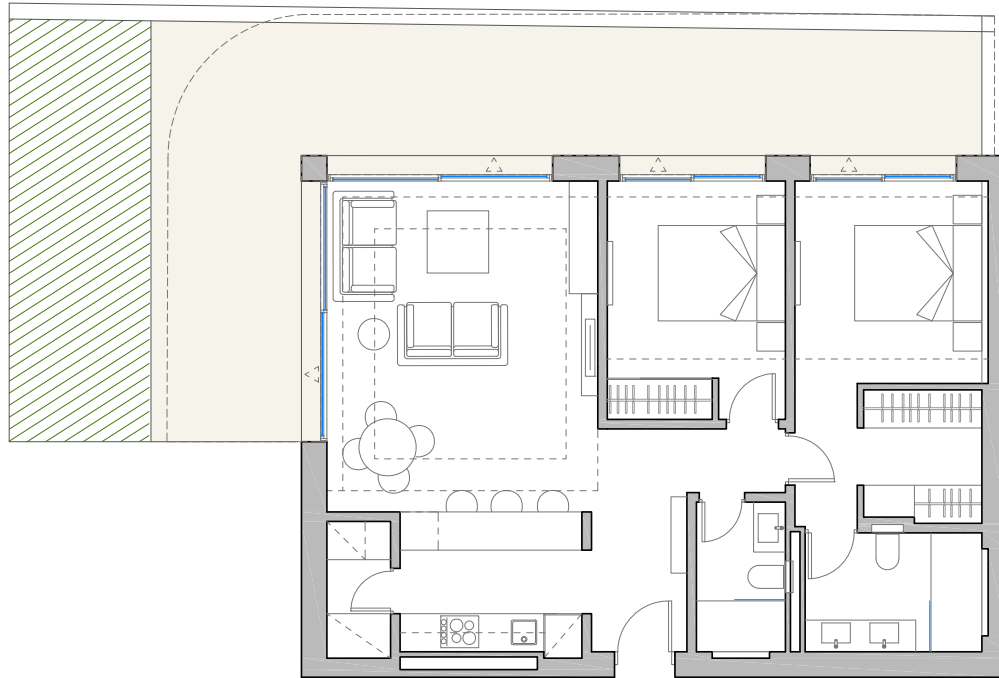

APARTMENT TYPE | K

Bedrooms

2

Total useful
area BOJA

79,64 m²

Total built
area BOJA

112,29 m²

Built
Terrace

41 m²

Garden

62,62 m²

GROUND FLOOR